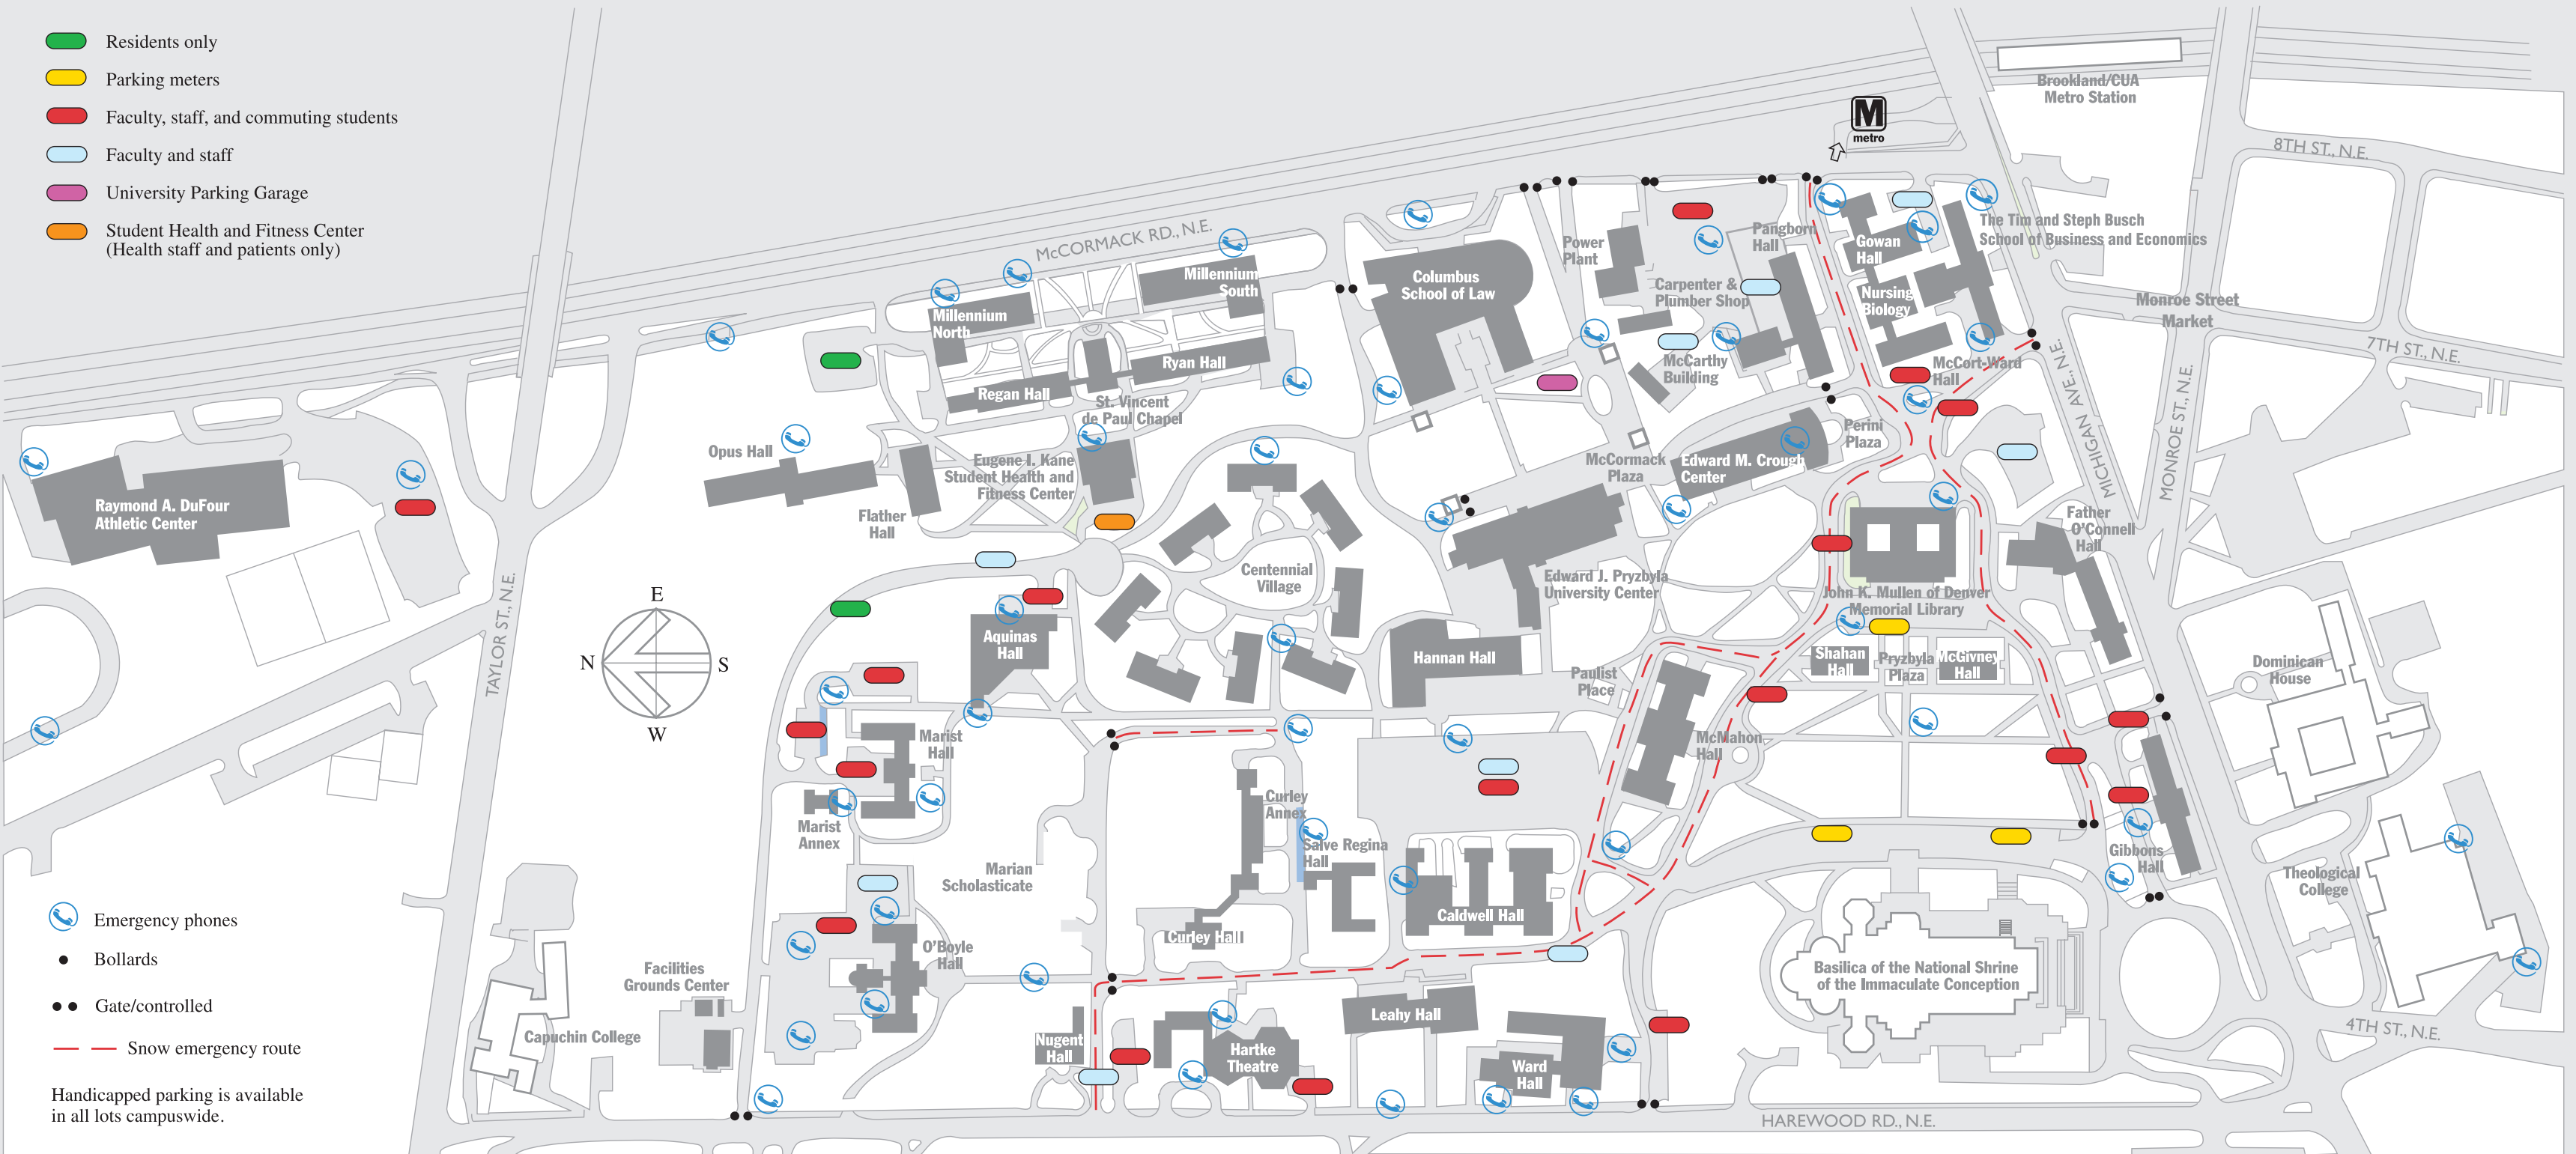

# THE CATHOLIC UNIVERSITY OF AMERICA

- Residents only
- Parking meters
- Faculty, staff, and commuting students
- Faculty and staff
- University Parking Garage
- Student Health and Fitness Center (Health staff and patients only)

- Emergency phones
  - Bollards
  - Gate/controlled
  - Snow emergency route
- Handicapped parking is available in all lots campuswide.

Revised January 2018